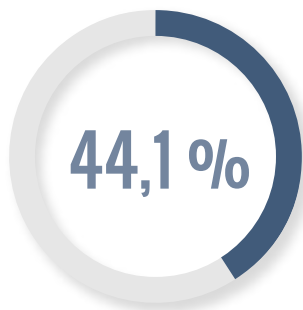

01. Data of the chosen regional target group

TARGET GROUP

long-term unemployed (age-group) - 39 / 50 +

Regional unemployment rate
of people aged under -39

Regional unemployment
rate of people aged 50+

Number of registered unemployed persons by age and statistical regions, October 2019, Employment Service of Slovenia

02. Description of the chosen regional target group

On average ca 17% of whole Slovenia unemployment rate is in Podravje region. The worst hit age groups are 15-39 and 55+. The target group between 30-39 years and the 55+ years are affected most by unemployment.

To be even more specific, within those groups, persons with disabilities, long term unemployed, women and first job seekers represent the most vulnerable population.

03. Number of main key players in the regional triangle relevant for the chosen regional target group