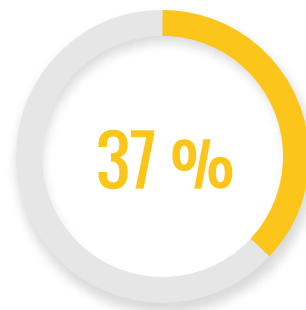

01. Data of the chosen regional target group

TARGET GROUP

long-term unemployed (age-group) - 39 / 50 +

Regional unemployment rate
of people aged under -39

Regional unemployment
rate of people aged 50+

Number of registered unemployed persons by age and statistical regions, October 2019, Employment Service of Slovenia

02. Description of the chosen regional target group

On average ca 17% of whole Slovenia unemployment rate is in Podravje region. The worst hit age groups are 15-39 and 55+. The target group between 30-39 years and the 55+ years are affected most by unemployment.